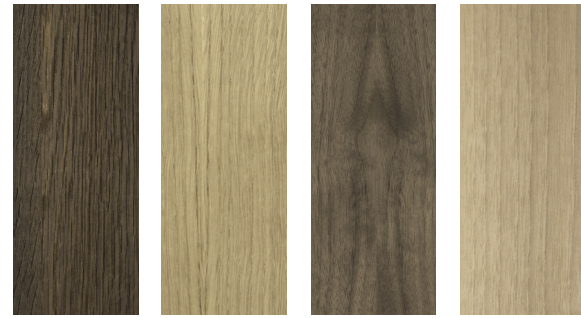

ROVERE SCURO DARK OAK ROVERE CHIARO LIGHT OAK NOCE CANALETTO SCURO DARK WALNUT NOCE CANALETTO CHIARO LIGHT WALNUT