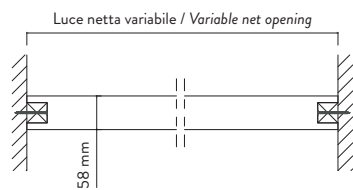

W/O

V WALL

Anta spessore 58 mm
Panel thickness 58 mm

Anta spessore 100 mm
Panel thickness 100 mm