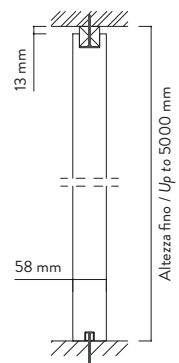

W/O

V WALL

Anta spessore 58 mm
Panel thickness 58 mm

Anta spessore 100 mm
Panel thickness 100 mm